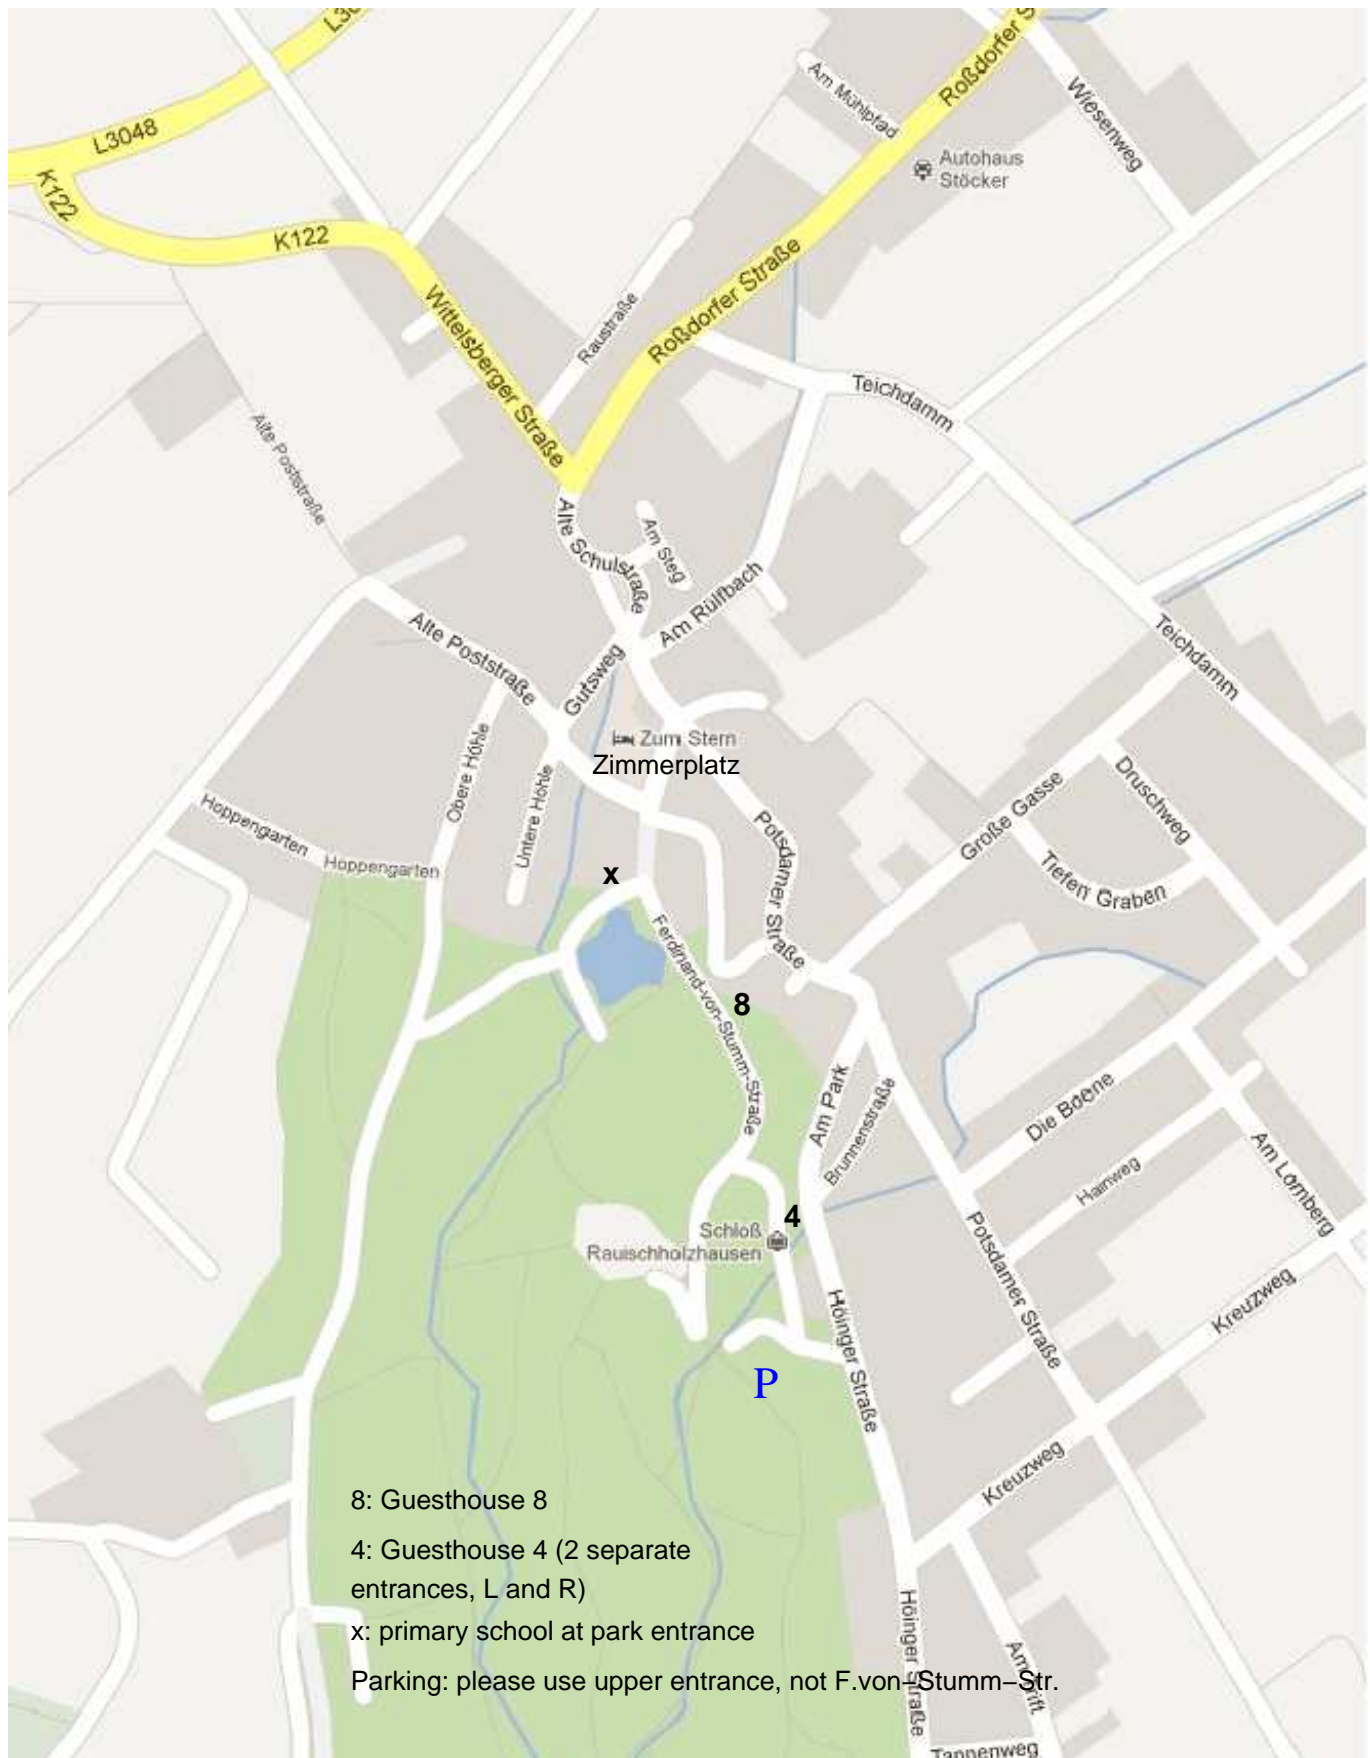

Local map (Rauschholzhausen)